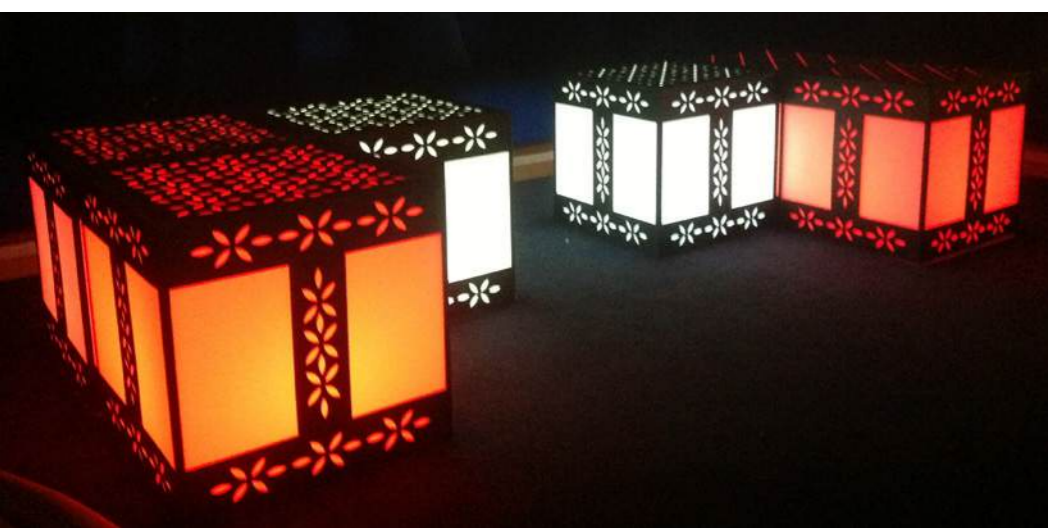

Le mariage de l'innovation et du design demande un savoir-faire unique. Si nous pouvons vous proposer ce service sur mesure, c'est que chez SMART AND GREEN, nous sommes fabricants !

De la conception à la production, nous maîtrisons le produit. Notre équipe vous propose des systèmes et technologies modulaires et un accompagnement adapté à la réalisation de vos projets.

Nous adaptons la technique à vos besoins pour vous proposer un produit identifiable grâce à des finitions personnalisées, un design de diffuseur exclusif, ainsi que des accessoires pratiques et malins.

Découvrez nos partenariats professionnels issus des milieux design, évènementiel, sportif et culturel, sur notre site **Espace Pro** sur notre site web !

Marrying innovation and style requires a specific know-how. We can offer you this service as SMART AND GREEN not only develops and produces its own products but also have in-house design capabilities.

From design to production, we master the product. Our team offers modular systems and technologies and personalized support to build your project.

We adapt our technical solutions to fit your functional needs. In this way, we offer you a unique and recognizable product with customized design and function. To that, we can even add customized accessories.

*Learn more about our professional partners in decoration, event, sports and culture on the **Professional Area** on our website!*