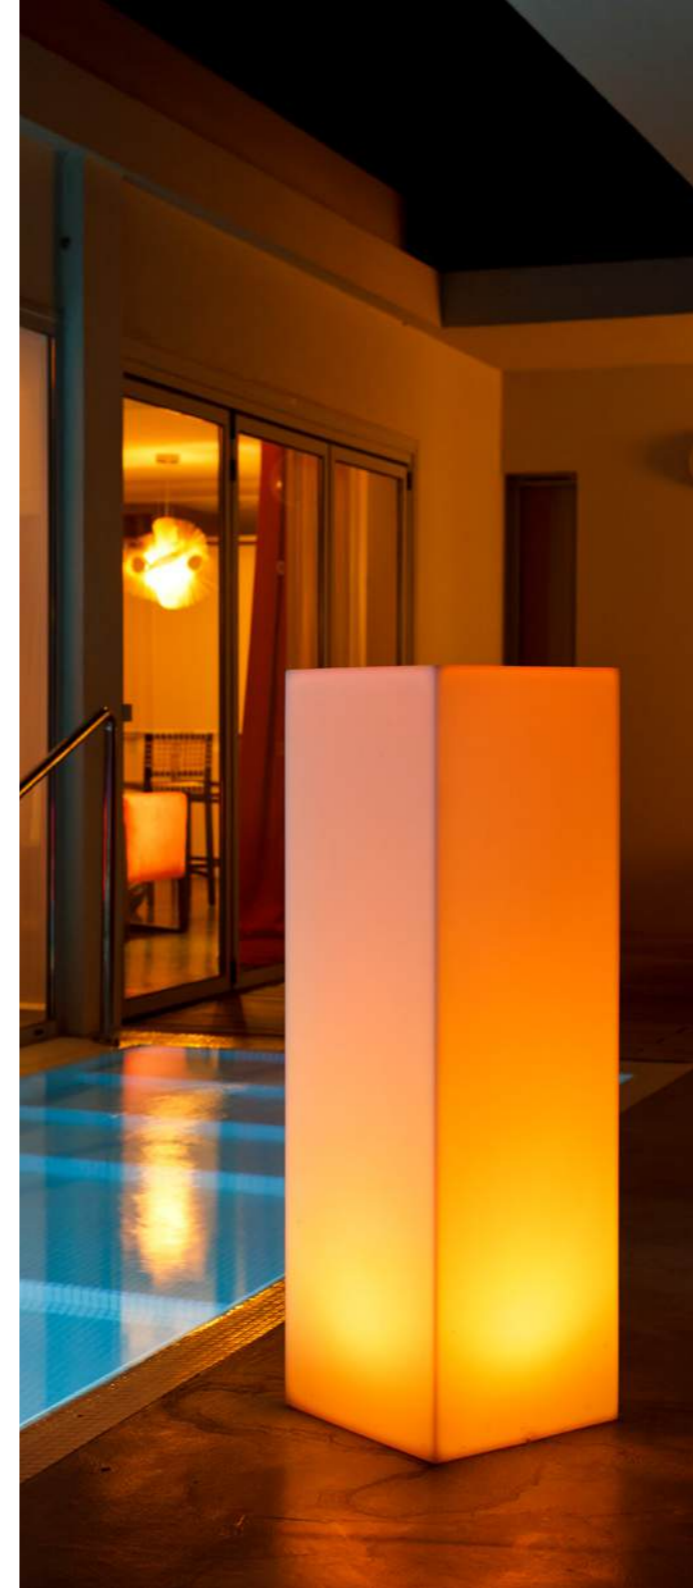

The COLUMN LAMP SLIM BLOCK serves as an ideal choice for enhancing your indoor spaces and illuminating pathways in your garden. With its simple and sleek design, it seamlessly integrates into your decor, adding a warm and inviting touch to your home.

SLIM BLOCK L

35 x 35 x 110 cm

FAT BLOCK

40 x 40 x 77 cm

SLIM BLOCK

30 x 30 x 80 cm

TANGO

Le pot lumineux TANGO éclaire parfaitement vos espaces intérieurs et extérieurs. Son design moderne et sa cavité en font un pot de fleur lumineux parfait pour mettre en valeur vos plantes. Terminé les cache-pots fades et banals, ce pot de fleur lumineux met en valeur vos plus belles plantes avec élégance.

The plant pot lamp TANGO perfectly lights your interior and exterior spaces. Its modern design and its recess make it a perfect flower pot lamp for highlighting your plants. Exit plain, banal flower pots; this flower pot lamp will elegantly highlight your most beautiful plants.