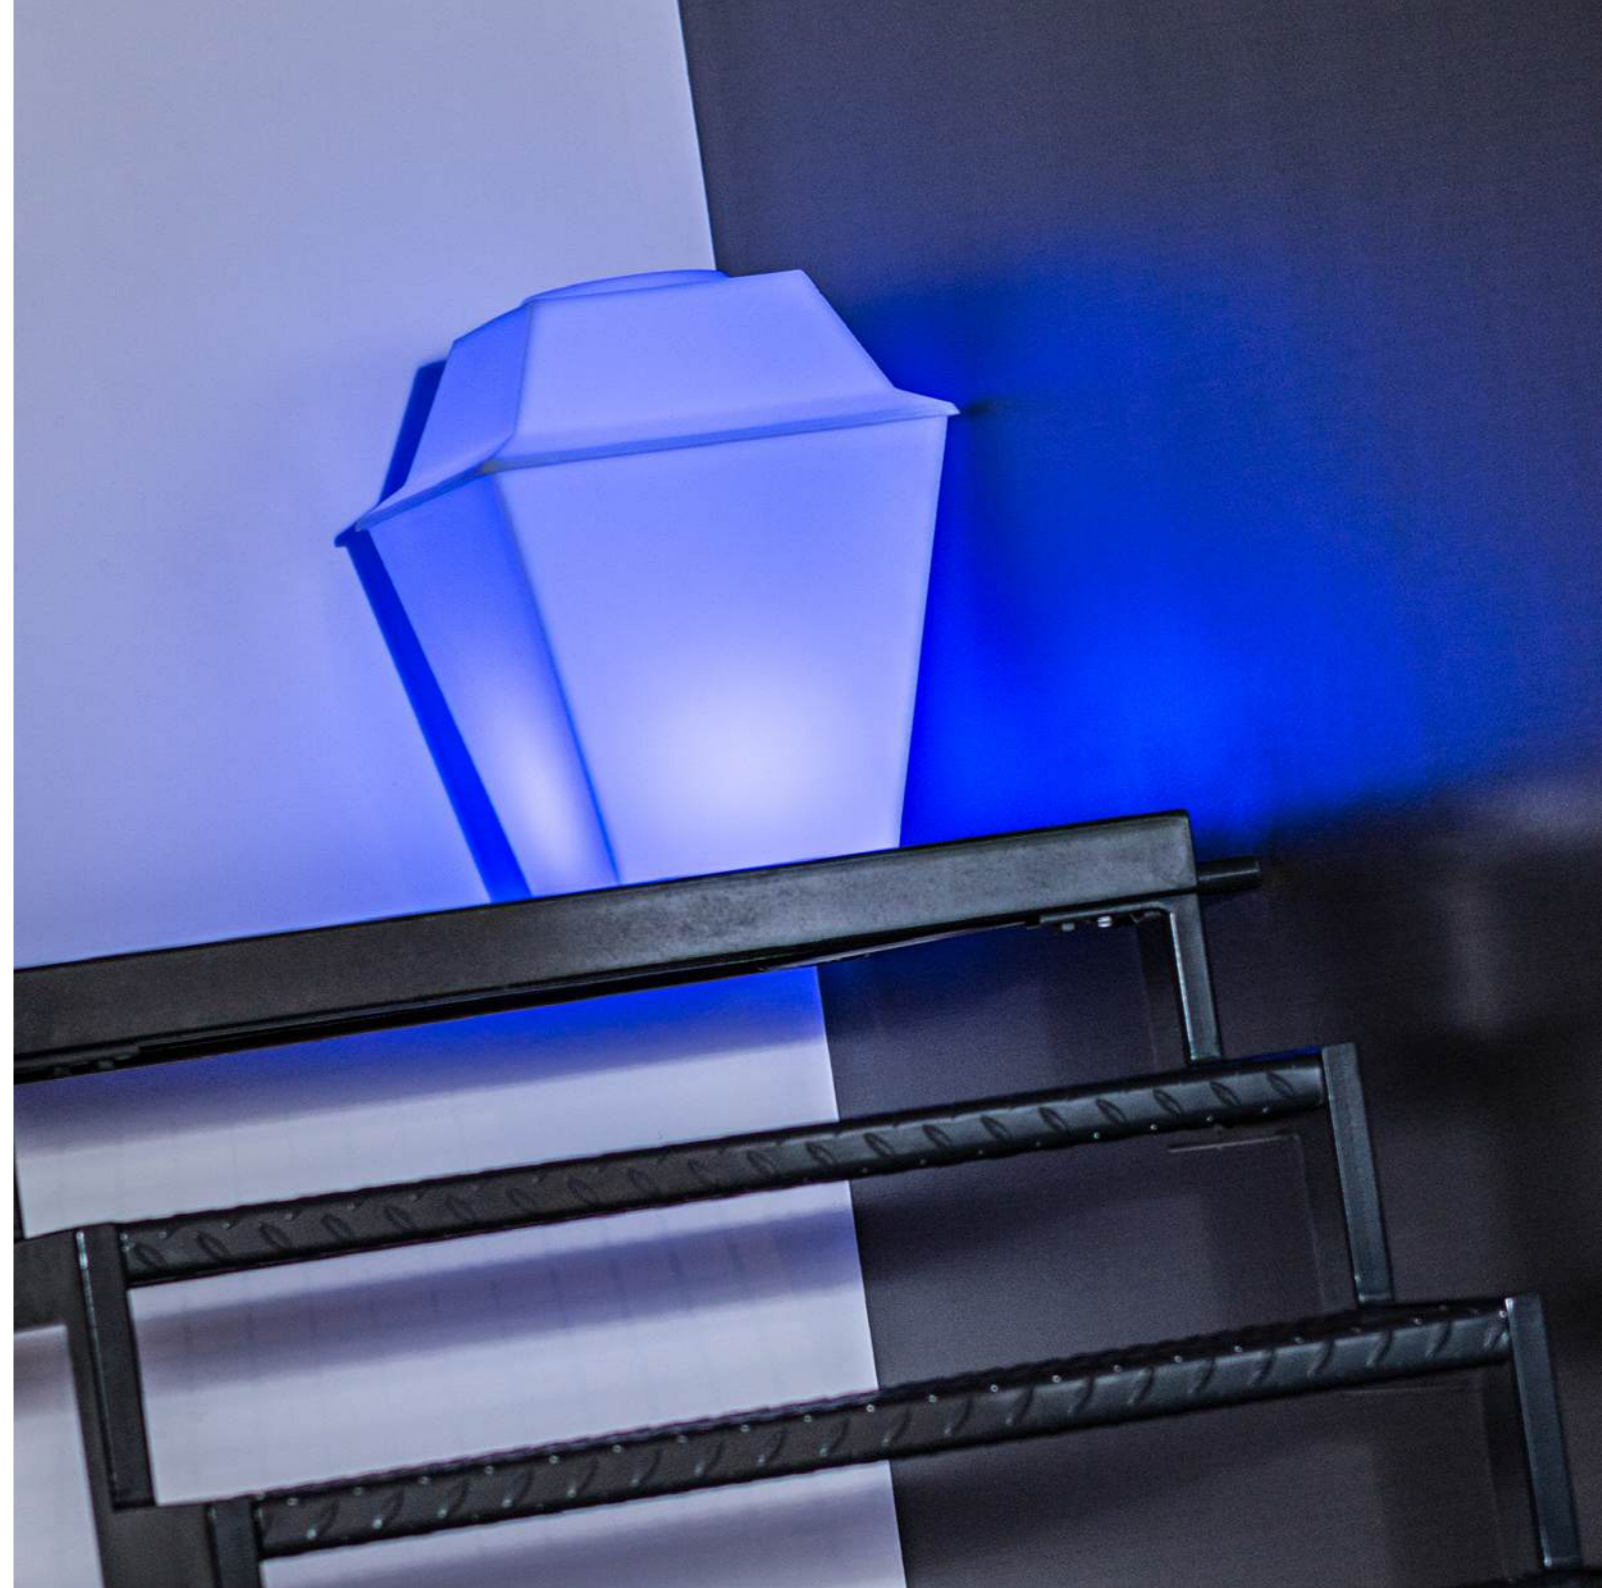

Inspired by the porcelain from the Château de Vincennes, the VINCENNES connected lamp brings sophistication and originality to your home. With its distinctive shape, the uniquely designed VERSAILLES table lamp adds an elegant touch to your indoor and outdoor spaces, seamlessly blending originality with modern aesthetics.

VINCENNES

ORIGINAL

42 x 28 cm

VERSAILLES

ORIGINAL

30 x 40 cm

BULB E27

L'ampoule connectée à LED E27 est équipée de la technologie Bluetooth MESH. Positionnez-la dans n'importe quelle lampe de votre maison et bénéficiez de l'éclairage intelligent de SMART AND GREEN. Que ce soit dans votre salon, en tant que lampe de bureau ou même pour un éclairage extérieur, le BULB E27 s'adapte entièrement à votre besoin.

Elevate your decor with this modern-style decorative object—a versatile LED light strip that you can place or hang wherever your creativity takes you. Whether it's behind a TV cabinet, on a bar counter, or under the bed, it's perfect for transforming your evenings into delightful and convivial moments. Beyond aesthetics, its practicality shines as it can be stretched out to create a luminous pathway, defining an alleyway or corridor in your home.