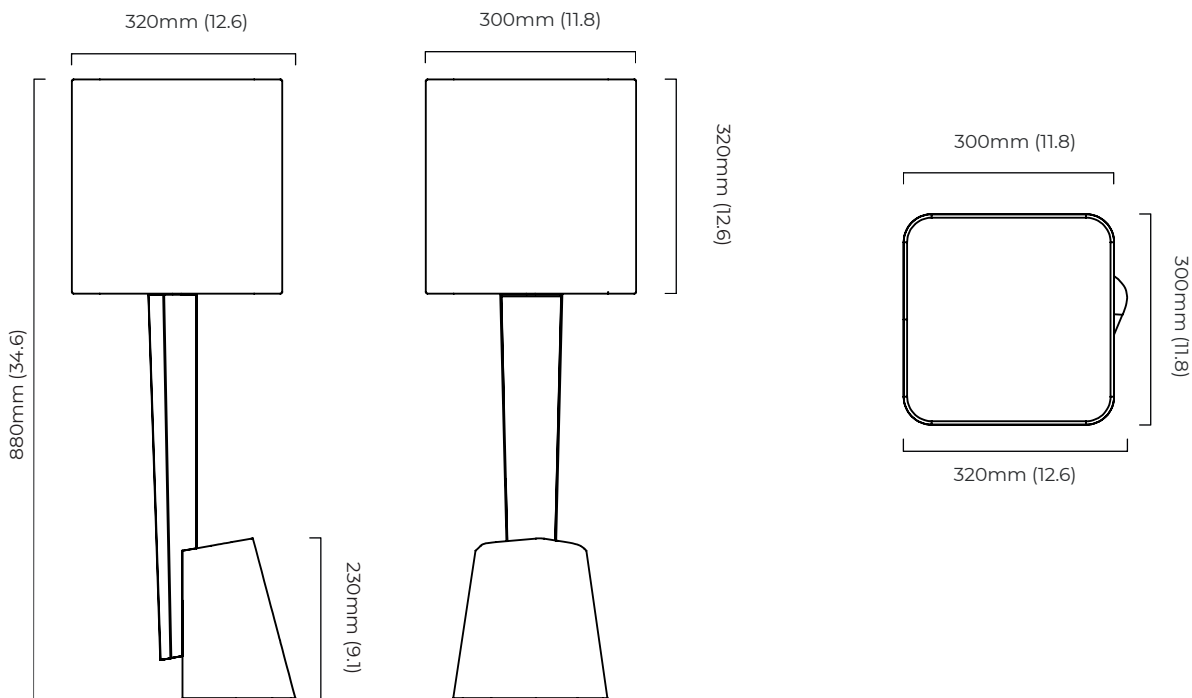

ROC TABLE

FINISH

honed travertine base with antique bronze details and natural linen shade

DIMENSIONS (body of fixture)

300 x 320 x 880 mm (l x w x h)
11.8 x 12.5 x 34.6 in (l x w x h)

WEIGHT

13kg (28.7lbs)

FLEX

2000m silk braided cord set with inline dimmer

ILLUMINATION

220-240v - 1 x E27 - 60w or 8w LED 2700k
110-130v - 1 x E26 - 60w or 8w LED 2700k

DIMMING

dimnable bulb required

CERTIFICATION

VIEW ON WEBSITE

*Diagrams are not to scale.

ROC TABLE

CUBIST TABLE

SKU NUMBER	PLUG TYPE	VOLTAGE
ROCTAOTNABNL-240G	240V UK PLUG	220 - 240V
ROCTAOTNABNL-240C	240V TYPE C 2 PIN EU PLUG	220 - 240V
ROCTAOTNABNL-240D	240V 5 AMP PLUG	220 - 240V
ROCTAOTNABNL-240I	240V AU PLUG	220 - 240V
ROCTAOTNABNL-240J	240V SWISS PLUG	220 - 240V
ROCTAOTNABNL-240A	110V US PLUG	110 - 130V