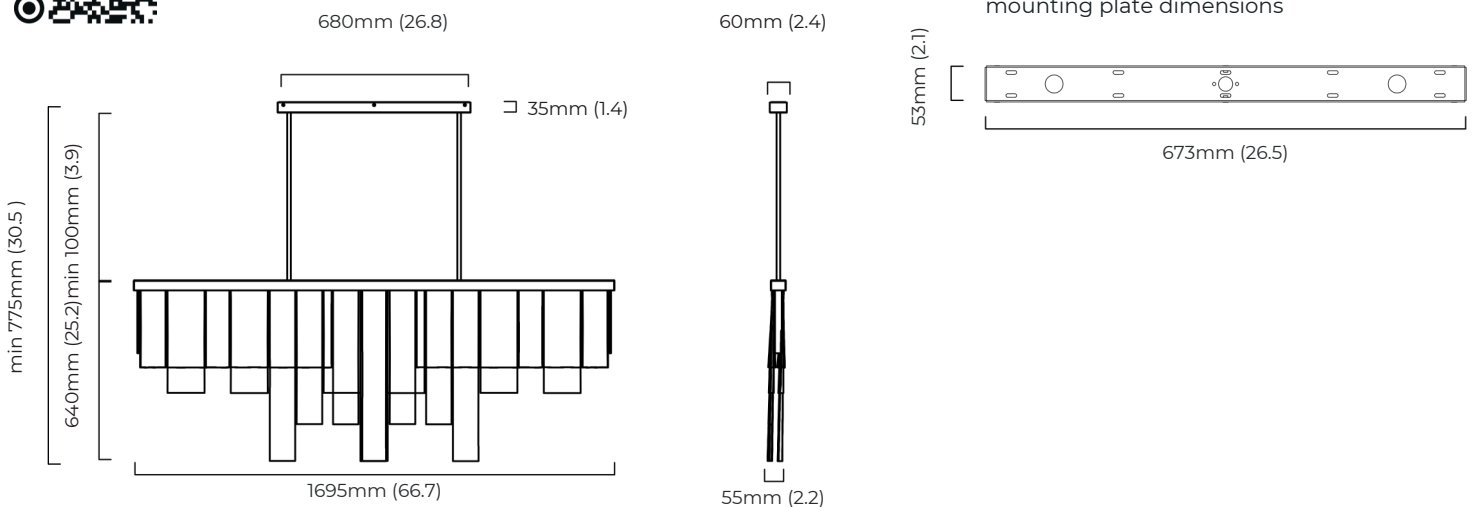

CASCATA LONG CEILING ROSE

FINISH

antique bronze with wavy kiln glass
bronze with wavy kiln glass
satin brass with wavy kiln glass
polished nickel with wavy kiln glass

DIMENSIONS (body of fixture)

1695 x 55 x 640 mm (l x w x h)
66.7 x 2.2 x 25.2 in (l x w x h)

WEIGHT

35kg (77.2lbs)
please ensure ceiling structure is strong enough to support the weight of the light

OVERALL DROP

minimum 750 mm (29.5 in)
maximum on request 5650 mm
supplied with 2 x 1000mm drop rod (12.7 mm dia) as standard (ad-justable on site)

ILLUMINATION

220-240v - integrated LED - 25w - 2700k
110-130v - integrated LED - 25w - 2700k
LED driver to be installed in the ceiling rose

DIMMING

trailing dimmable / phase cut (rotary dimmer) - standard
DALI option available (220-240v only)
0/1-10v (220-240v) - on request

CEILING ROSE / PLATE

680 x 60 x 35mm (l x w x h)
26.8 x 2.4 x 1.4in (l x w x h)

CERTIFICATION

VIEW ON WEBSITE

*Diagrams are not to scale.