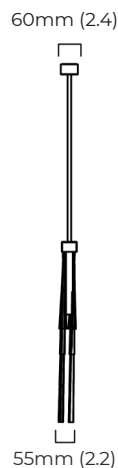

DIMENSIONS (body of fixture)

1695 x 55 x 640 mm (l x w x h)
 66.7 x 2.2 x 25.2 in (l x w x h)

WEIGHT

35kg (77.2lbs)
 please ensure ceiling structure is strong enough to support the weight of the light

OVERALL DROP

FINISH

antique bronze with wavy kiln glass
 bronze with wavy kiln glass
 satin brass with wavy kiln glass
 polished nickel with wavy kiln glass

DIMENSIONS (body of fixture)

1695 x 55 x 640 mm (l x w x h)
 66.7 x 2.2 x 25.2 (l x w x h)

CERTIFICATION

VIEW ON WEBSITE

*Diagrams are not to scale.

CASCATA LONG

CASCATA LONG - CEILING MOUNTING PLATE

SKU NUMBER	FINISH DESCRIPTION	VOLTAGE
CASCHLABWG-CM-240	antique bronze with wavy kiln glass	220 - 240V
CASCHLBZWG-CM-240	bronze with wavy kiln glass	220 - 240V
CASCHLSBWG-CM-240	satin brass with wavy kiln glass	220 - 240V
CASCHLPNWG-CM-240	polished nickel with wavy kiln glass	220 - 240V
CASCHLABWG-CM-110	antique bronze with wavy kiln glass	110 - 130V
CASCHLBZWG-CM-110	bronze with wavy kiln glass	110 - 130V
CASCHLSBWG-CM-110	satin brass with wavy kiln glass	110 - 130V
CASCHLPNWG-CM-110	polished nickel with wavy kiln glass	110 - 130V