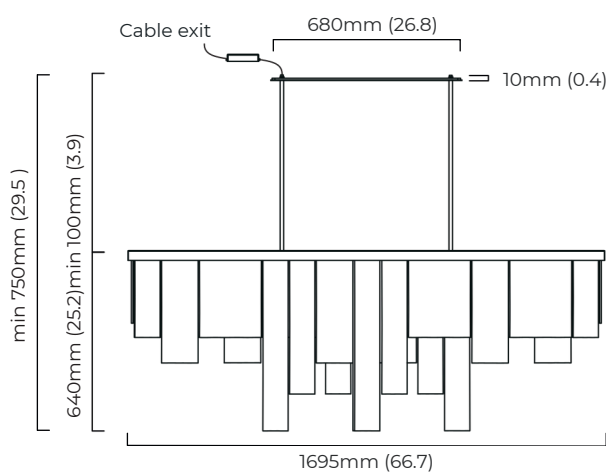

CASCATA LONG CEILING MOUNTING PLATE

FINISH

antique bronze with wavy kiln glass
bronze with wavy kiln glass
satin brass with wavy kiln glass
polished nickel with wavy kiln glass

DIMENSIONS (body of fixture)

1695 x 55 x 640 mm (l x w x h)
66.7 x 2.2 x 25.2 in (l x w x h)

WEIGHT

35kg (77.2lbs)
please ensure ceiling structure is strong enough to support the weight of the light

OVERALL DROP

minimum 750 mm (29.5 in)
maximum on request 5650 mm (222.4 in)
supplied with 2 x 1000mm (.07 x 39.3 in)
drop rod (12.7 mm/0.5 in dia) as standard
(adjustable on site)

ILLUMINATION

220-240v - integrated LED - 25w - 2700k
110-130v - integrated LED - 25w - 2700k
LED driver to be installed in the ceiling cavity drivers must be installed up to 20 meters from the body of the light

DIMMING

trailing dimmable / phase cut (rotary dimmer) - standard
DALI option available (220-240v only) 0/1-10v (220-240v) - on request

CEILING ROSE / PLATE

680 x 80 x 10mm (l x w x h)
26.8 x 3.1 x .4 in (l x w x h)

CERTIFICATION

VIEW ON WEBSITE

*Diagrams are not to scale.