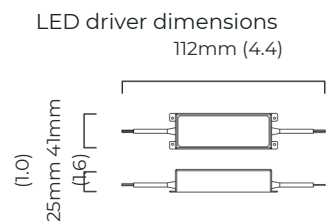

CASCATA LONG CEILING MOUNTING PLATE

FINISH

antique bronze with wavy kiln glass
bronze with wavy kiln glass
satin brass with wavy kiln glass
polished nickel with wavy kiln glass

DIMENSIONS (body of fixture)

1695 x 55 x 640 mm (l x w x h)
66.7 x 2.2 x 25.2 in (l x w x h)

WEIGHT

35kg (77.2lbs)
please ensure ceiling structure is strong enough to support the weight of the light

OVERALL DROP

minimum 750 mm (29.5 in)
maximum on request 5650 mm (222.4 in)
supplied with 2 x 1000mm (.07 x 39.3 in)
drop rod (12.7 mm/0.5 in dia) as standard
(adjustable on site)

ILLUMINATION

220-240v - integrated LED - 25w - 2700k
110-130v - integrated LED - 25w - 2700k
LED driver to be installed in the ceiling cavity drivers must be installed up to 20 meters from the body of the light

DIMMING

trailing dimmable / phase cut (rotary dimmer) - standard
DALI option available (220-240v only) 0/1-10v (220-240v) - on request

CEILING ROSE / PLATE

680 x 80 x 10mm (l x w x h)
26.8 x 3.1 x .4 in (l x w x h)

CERTIFICATION

VIEW ON WEBSITE

*Diagrams are not to scale.