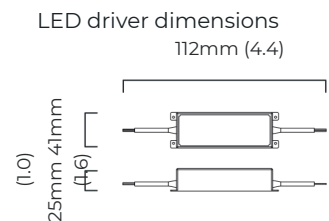

DIMENSIONS (body of fixture)

1695 x 55 x 640 mm (l x w x h)
 66.7 x 2.2 x 25.2 in (l x w x h)

WEIGHT

35kg (77.2lbs)
 please ensure ceiling structure is strong enough to support the weight of the light

OVERALL DROP

DIMMING

DALI compatible

CEILING ROSE / PLATE

680 x 80 x 10mm (l x w x h)
 26.8 x 3.1 x .4in (l x w x h)

CERTIFICATION

VIEW ON WEBSITE

*Diagrams are not to scale.

CASCATA LONG CEILING ROSE - DALI A

FINISH

antique bronze with wavy kiln glass
 bronze with wavy kiln glass
 satin brass with wavy kiln glass
 polished nickel with wavy kiln glass

DIMENSIONS (body of fixture)

1695 x 55 x 640 mm (l x w x h)
 66.7 x 2.2 x 25.2 (l x w x h)