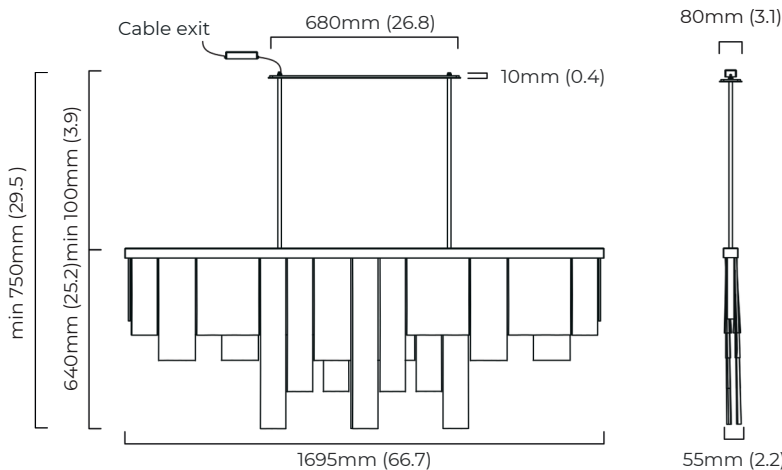

DIMENSIONS (body of fixture)

1695 x 55 x 640 mm (l x w x h)
 66.7 x 2.2 x 25.2 in (l x w x h)

WEIGHT

35kg (77.2lbs)
 please ensure ceiling structure is strong enough to support the weight of the light

OVERALL DROP

DIMMING

DALI compatible

CEILING ROSE / PLATE

680 x 80 x 10mm (l x w x h)
 26.8 x 3.1 x .4in (l x w x h)

CERTIFICATION

VIEW ON WEBSITE

*Diagrams are not to scale.

CASCATA LONG CEILING ROSE - DALI A

FINISH

antique bronze with wavy kiln glass
 bronze with wavy kiln glass
 satin brass with wavy kiln glass
 polished nickel with wavy kiln glass

DIMENSIONS (body of fixture)

1695 x 55 x 640 mm (l x w x h)
 66.7 x 2.2 x 25.2 (l x w x h)