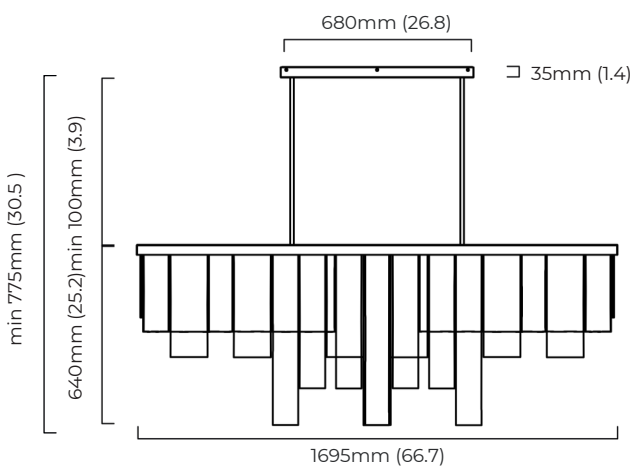

CASCATA LONG CEILING ROSE - DALI A

FINISH

antique bronze with wavy kiln glass
bronze with wavy kiln glass
satin brass with wavy kiln glass
polished nickel with wavy kiln glass

DIMENSIONS (body of fixture)

1695 x 55 x 640 mm (l x w x h)
66.7 x 2.2 x 25.2 (l x w x h)

WEIGHT

35kg (77.2lbs)
please ensure ceiling structure is strong enough to support the weight of the light

OVERALL DROP

minimum 750 mm (29.5 in)
maximum on request 5650 mm (222.8 in)
supplied with 2 x 1000mm drop rod (12.7mm.0.5 in dia) as standard (adjustable on site)

ILLUMINATION

220-240v - integrated LED - 25w - 2700k
110-130v - integrated LED - 25w - 2700k
DALI LED driver to be installed in the ceiling rose

DIMMING

DALI compatible

CEILING ROSE / PLATE

680 x 60 x 35mm (l x w x h)
26.8 x 2.4 x 1.4 in (l x w x h)

CERTIFICATION

VIEW ON WEBSITE

*Diagrams are not to scale.