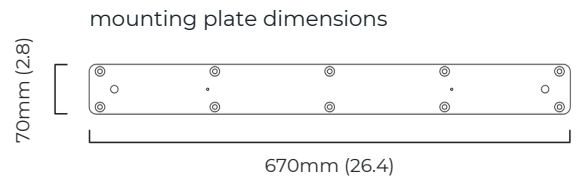

CASCATA LONG CEILING MOUNTING PLATE

FINISH

antique bronze with wavy kiln glass
bronze with wavy kiln glass
satin brass with wavy kiln glass
polished nickel with wavy kiln glass

DIMENSIONS (body of fixture)

1695 x 55 x 640 mm (l x w x h)
66.7 x 2.2 x 25.2 in (l x w x h)

WEIGHT

35kg (77.2lbs)
please ensure ceiling structure is strong enough to support the weight of the light

OVERALL DROP

minimum 750 mm (29.5 in)
maximum on request 5650 mm (222.4 in)
supplied with 2 x 1000mm (.07 x 39.3 in)
drop rod (12.7 mm/0.5 in dia) as standard
(adjustable on site)

ILLUMINATION

220-240v - integrated LED - 25w - 2700k
110-130v - integrated LED - 25w - 2700k
LED driver to be installed in the ceiling cavity drivers must be installed up to 20 meters from the body of the light

DIMMING

trailing dimmable / phase cut (rotary dimmer) - standard
DALI option available (220-240v only) 0/1-10v (220-240v) - on request

CEILING ROSE / PLATE

680 x 80 x 10mm (l x w x h)
26.8 x 3.1 x .4 in (l x w x h)

CERTIFICATION

VIEW ON WEBSITE

*Diagrams are not to scale.