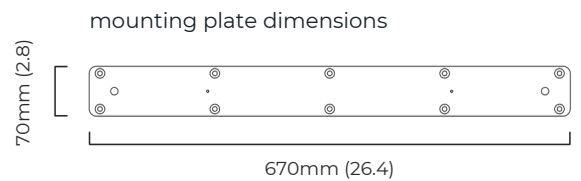

DIMENSIONS (body of fixture)

1695 x 55 x 640 mm (l x w x h)
 66.7 x 2.2 x 25.2 in (l x w x h)

WEIGHT

35kg (77.2lbs)
 please ensure ceiling structure is strong enough to support the weight of the light

OVERALL DROP

DIMMING

DALI compatible

CEILING ROSE / PLATE

680 x 80 x 10mm (l x w x h)
 26.8 x 3.1 x .4in (l x w x h)

CERTIFICATION

VIEW ON WEBSITE

*Diagrams are not to scale.

CASCATA LONG CEILING ROSE - DALI A

FINISH

antique bronze with wavy kiln glass
 bronze with wavy kiln glass
 satin brass with wavy kiln glass
 polished nickel with wavy kiln glass

DIMENSIONS (body of fixture)

1695 x 55 x 640 mm (l x w x h)
 66.7 x 2.2 x 25.2 (l x w x h)