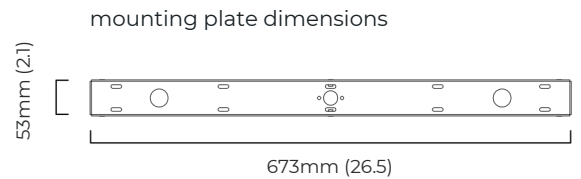

FINISH

antique bronze with wavy kiln glass
 bronze with wavy kiln glass
 satin brass with wavy kiln glass
 polished nickel with wavy kiln glass

DIMENSIONS (body of fixture)

1695 x 55 x 640 mm (l x w x h)
 66.7 x 2.2 x 25.2 (l x w x h)

ILLUMINATION

220-240v - integrated LED - 25w - 2700k
 110-130v - integrated LED - 25w - 2700k
 DALI LED driver to be installed in the ceiling rose

DIMMING

DALI compatible

CEILING ROSE / PLATE

680 x 60 x 35mm (l x w x h)
 26.8 x 2.4 x 1.4 in (l x w x h)

CERTIFICATION

VIEW ON WEBSITE

*Diagrams are not to scale.

CASCATA LONG

CASCATA LONG - CEILING MOUNTING PLATE

SKU NUMBER	FINISH DESCRIPTION	VOLTAGE
CASCHLABWG-CM-240	antique bronze with wavy kiln glass	220 - 240V
CASCHLBZWG-CM-240	bronze with wavy kiln glass	220 - 240V
CASCHLSBWG-CM-240	satin brass with wavy kiln glass	220 - 240V
CASCHLPNWG-CM-240	polished nickel with wavy kiln glass	220 - 240V
CASCHLABWG-CM-110	antique bronze with wavy kiln glass	110 - 130V
CASCHLBZWG-CM-110	bronze with wavy kiln glass	110 - 130V
CASCHLSBWG-CM-110	satin brass with wavy kiln glass	110 - 130V
CASCHLPNWG-CM-110	polished nickel with wavy kiln glass	110 - 130V