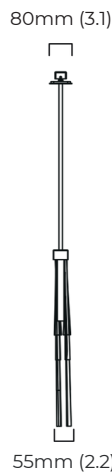

CASCATA LONG CEILING MOUNTING PLATE

FINISH

antique bronze with wavy kiln glass
bronze with wavy kiln glass
satin brass with wavy kiln glass
polished nickel with wavy kiln glass

DIMENSIONS (body of fixture)

1695 x 55 x 640 mm (l x w x h)
66.7 x 2.2 x 25.2 in (l x w x h)

WEIGHT

35kg (77.2lbs)
please ensure ceiling structure is strong enough to support the weight of the light

OVERALL DROP

minimum 750 mm (29.5 in)
maximum on request 5650 mm (222.4 in)
supplied with 2 x 1000mm (.07 x 39.3 in)
drop rod (12.7 mm/0.5 in dia) as standard
(adjustable on site)

ILLUMINATION

220-240v - integrated LED - 25w - 2700k
110-130v - integrated LED - 25w - 2700k
LED driver to be installed in the ceiling cavity drivers must be installed up to 20 meters from the body of the light

DIMMING

trailing dimmable / phase cut (rotary dimmer) - standard
DALI option available (220-240v only) 0/1-10v (220-240v) - on request

CEILING ROSE / PLATE

680 x 80 x 10mm (l x w x h)
26.8 x 3.1 x .4 in (l x w x h)

CERTIFICATION

VIEW ON WEBSITE

*Diagrams are not to scale.