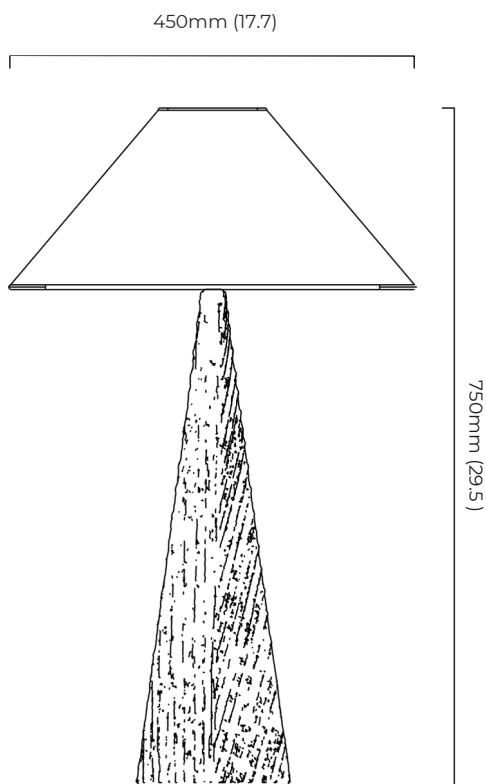

CUBIST TABLE

FINISH

cast bronze base with white linen shade

DIMENSIONS (body of fixture)

450 x 450 x 750 mm (l x w x h)
17.7 x 17.7 x 29.5 in (l x w x h)

WEIGHT

18kg (39.7lbs)

FLEX

2000m silk braided cord set with inline dimmer

ILLUMINATION

220-240v - 1 x E27 - 60w or 8w LED
2700k 110-130v - 1 x E26 - 60w or 8w LED 2700k

DIMMING

dimnable bulb required

CERTIFICATION

VIEW ON WEBSITE

*Diagrams are not to scale.

CUBIST TABLE

CUBIST TABLE

SKU NUMBER	PLUG TYPE	VOLTAGE
CUBTAOCBWL-240G	240V UK PLUG	220 - 240V
CUBTAOCBWL-240C	240V TYPE C 2 PIN EU PLUG	220 - 240V
CUBTAOCBWL-240D	240V 5 AMP PLUG	220 - 240V
CUBTAOCBWL-240I	240V AU PLUG	220 - 240V
CUBTAOCBWL-240J	240V SWISS PLUG	220 - 240V
CUBTAOCBWL-240A	110V US PLUG	110 - 130V