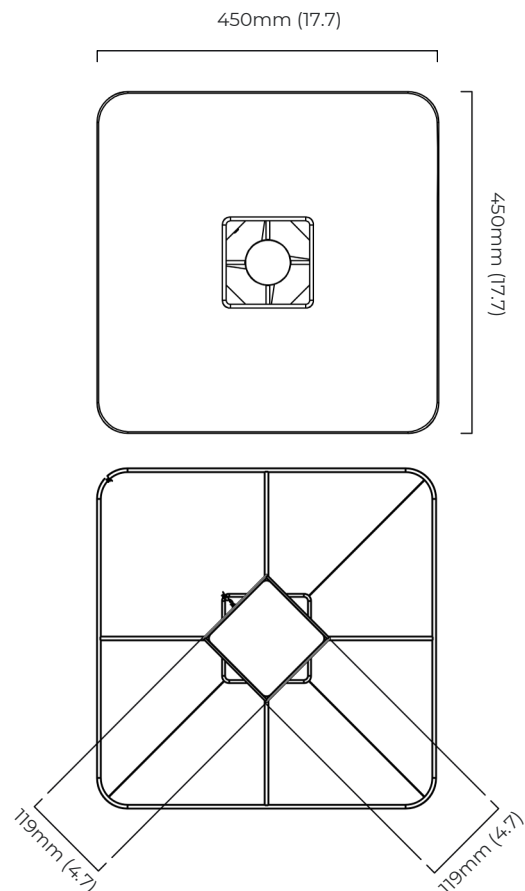

CUBIST TABLE

FINISH

cast bronze base with white linen shade

DIMENSIONS (body of fixture)

450 x 450 x 750 mm (l x w x h)
17.7 x 17.7 x 29.5 in (l x w x h)

WEIGHT

18kg (39.7lbs)

FLEX

2000m silk braided cord set with inline dimmer

ILLUMINATION

220-240v - 1 x E27 - 60w or 8w LED
2700k 110-130v - 1 x E26 - 60w or 8w LED 2700k

DIMMING

dimnable bulb required

CERTIFICATION

VIEW ON WEBSITE

*Diagrams are not to scale.

CUBIST TABLE

CUBIST TABLE

SKU NUMBER	PLUG TYPE	VOLTAGE
CUBTAOCBWL-240G	240V UK PLUG	220 - 240V
CUBTAOCBWL-240C	240V TYPE C 2 PIN EU PLUG	220 - 240V
CUBTAOCBWL-240D	240V 5 AMP PLUG	220 - 240V
CUBTAOCBWL-240I	240V AU PLUG	220 - 240V
CUBTAOCBWL-240J	240V SWISS PLUG	220 - 240V
CUBTAOCBWL-240A	110V US PLUG	110 - 130V