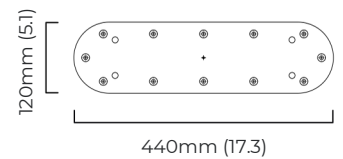

mounting plate dimensions