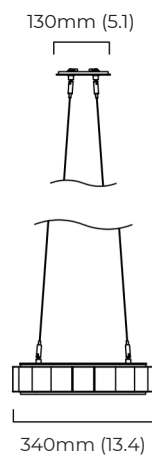

AVALON CHANDELIER OVAL CEILING MOUNTING PLATE - DALI A

FINISH

bronze with honed alabaster satin brass with honed alabaster

DIMENSIONS (body of fixture)

1590 x 340 x 70 mm (l x w x h)
62.6 x 13.4 x 2.8 in (l x w x h)

WEIGHT

45kg (99.2lbs)

please ensure ceiling structure is strong enough to support the weight of the light

OVERALL DROP

minimum 300 mm (11.8 in)
maximum on request 5080 mm (200 in)
supplied with 4 x 2500mm (.2 x 98.4 in) stainless steel suspension power cables as standard (adjustable on site)

ILLUMINATION

220-240v - integrated LED - 110w - 2700k
110-130v - integrated LED - 110w - 2700k
DALI LED driver to be installed in the ceiling cavity
drivers must be installed up to 20 meters from the body of the light

DIMMING

DALI compatible

CEILING ROSE / PLATE

450 x 130 x 10 mm (l x w x h)
17.7 x 5.1 x .4 in (l x w x h)

CERTIFICATION

VIEW ON WEBSITE