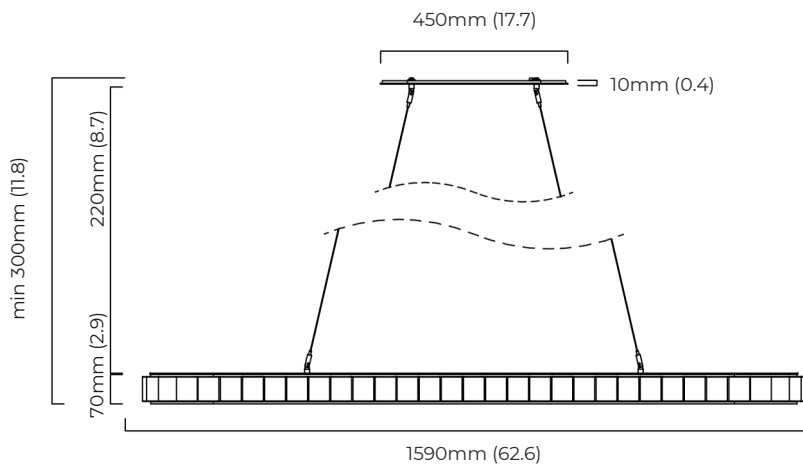

AVALON CHANDELIER OVAL CEILING MOUNTING PLATE - DALI A

FINISH

bronze with honed alabaster satin brass with honed alabaster

DIMENSIONS (body of fixture)

1590 x 340 x 70 mm (l x w x h)
62.6 x 13.4 x 2.8 in (l x w x h)

WEIGHT

45kg (99.2lbs)

please ensure ceiling structure is strong enough to support the weight of the light

OVERALL DROP

minimum 300 mm (11.8 in)
maximum on request 5080 mm (200 in)
supplied with 4 x 2500mm (.2 x 98.4 in) stainless steel suspension power cables as standard (adjustable on site)

ILLUMINATION

220-240v - integrated LED - 110w - 2700k
110-130v - integrated LED - 110w - 2700k
DALI LED driver to be installed in the ceiling cavity
drivers must be installed up to 20 meters from the body of the light

DIMMING

DALI compatible

CEILING ROSE / PLATE

450 x 130 x 10 mm (l x w x h)
17.7 x 5.1 x .4 in (l x w x h)

CERTIFICATION

VIEW ON WEBSITE