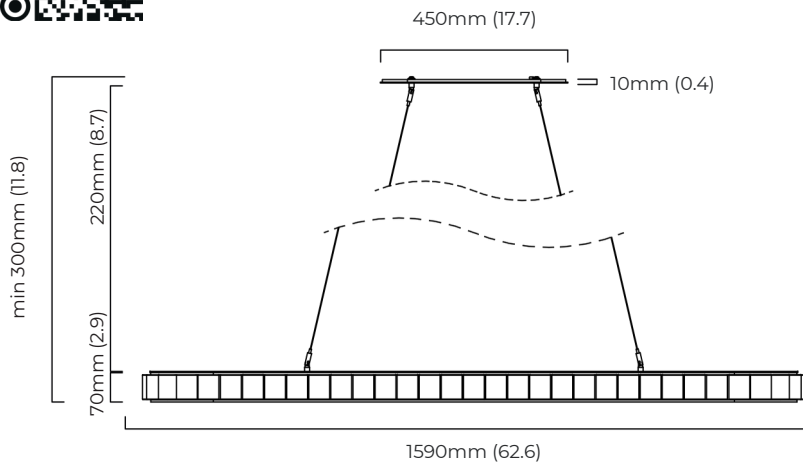

AVALON CHANDELIER OVAL CEILING MOUNTING PLATE

FINISH

bronze with honed alabaster satin brass with honed alabaster

DIMENSIONS (body of fixture)

1590 x 340 x 70 mm (l x w x h)
62.6 x 13.4 x 2.8 in (l x w x h)

WEIGHT

45kg (99.2lbs)
please ensure ceiling structure is strong enough to support the weight of the light

OVERALL DROP

minimum 300 mm (11.8 in)
maximum on request 5080 mm (200 in)
supplied with 4 x 2500mm (.15 x 98.4 in) stainless steel suspension power cables as standard (adjustable on site)

ILLUMINATION

220-240v - integrated LED - 110w - 2700k
110-130v - integrated LED - 110w - 2700k
LED driver to be installed in the ceiling cavity drivers must be installed up to 20 meters from the body of the light

DIMMING

trailing dimmable / phase cut (rotary dimmer) - standard
DALI option available (220-240v only)
0/1-10v (220-240v or 110-130v) - on request

CEILING ROSE / PLATE

450 x 130 x 10 mm (l x w x h)
17.7 x 5.1 x .4 in (l x w x h)

CERTIFICATION

[VIEW ON WEBSITE](#)

*Diagrams are not to scale.