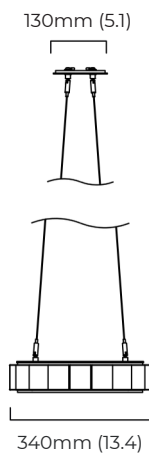

AVALON CHANDELIER OVAL CEILING MOUNTING PLATE

FINISH

bronze with honed alabaster satin brass with honed alabaster

DIMENSIONS (body of fixture)

1590 x 340 x 70 mm (l x w x h)
62.6 x 13.4 x 2.8 in (l x w x h)

WEIGHT

45kg (99.2lbs)
please ensure ceiling structure is strong enough to support the weight of the light

OVERALL DROP

minimum 300 mm (11.8 in)
maximum on request 5080 mm (200 in)
supplied with 4 x 2500mm (.15 x 98.4 in) stainless steel suspension power cables as standard (adjustable on site)

ILLUMINATION

220-240v - integrated LED - 110w - 2700k
110-130v - integrated LED - 110w - 2700k
LED driver to be installed in the ceiling cavity drivers must be installed up to 20 meters from the body of the light

DIMMING

trailing dimmable / phase cut (rotary dimmer) - standard
DALI option available (220-240v only)
0/1-10v (220-240v or 110-130v) - on request

CEILING ROSE / PLATE

450 x 130 x 10 mm (l x w x h)
17.7 x 5.1 x .4 in (l x w x h)

CERTIFICATION

[VIEW ON WEBSITE](#)

*Diagrams are not to scale.