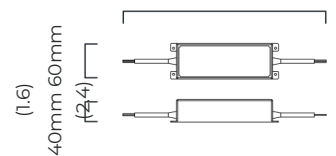

### DIMENSIONS (body of fixture)

1590 x 340 x 70 mm (l x w x h)  
62.6 x 13.4 x 2.8 in (l x w x h)

### CEILING ROSE / PLATE

450 x 130 x 10 mm (l x w x h)  
17.7 x 5.1 x .4 in (l x w x h)

### VIEW ON WEBSITE

mounting plate dimensions

LED driver dimensions

\*Diagrams are not to scale.