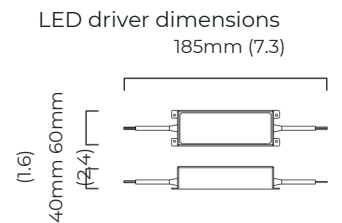

AVALON CHANDELIER OVAL CEILING MOUNTING PLATE

FINISH

bronze with honed alabaster satin brass with honed alabaster

DIMENSIONS (body of fixture)

1590 x 340 x 70 mm (l x w x h)
62.6 x 13.4 x 2.8 in (l x w x h)

WEIGHT

45kg (99.2lbs)
please ensure ceiling structure is strong enough to support the weight of the light

OVERALL DROP

minimum 300 mm (11.8 in)
maximum on request 5080 mm (200 in)
supplied with 4 x 2500mm (.15 x 98.4 in) stainless steel suspension power cables as standard (adjustable on site)

ILLUMINATION

220-240v - integrated LED - 110w - 2700k
110-130v - integrated LED - 110w - 2700k
LED driver to be installed in the ceiling cavity drivers must be installed up to 20 meters from the body of the light

DIMMING

trailing dimmable / phase cut (rotary dimmer) - standard
DALI option available (220-240v only)
0/1-10v (220-240v or 110-130v) - on request

CEILING ROSE / PLATE

450 x 130 x 10 mm (l x w x h)
17.7 x 5.1 x .4 in (l x w x h)

CERTIFICATION

[VIEW ON WEBSITE](#)

*Diagrams are not to scale.