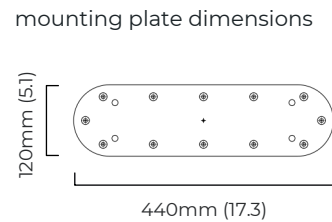

AVALON CHANDELIER OVAL CEILING MOUNTING PLATE

FINISH

bronze with honed alabaster satin brass with honed alabaster

DIMENSIONS (body of fixture)

1590 x 340 x 70 mm (l x w x h)
62.6 x 13.4 x 2.8 in (l x w x h)

WEIGHT

45kg (99.2lbs)
please ensure ceiling structure is strong enough to support the weight of the light

OVERALL DROP

minimum 300 mm (11.8 in)
maximum on request 5080 mm (200 in)
supplied with 4 x 2500mm (.15 x 98.4 in) stainless steel suspension power cables as standard (adjustable on site)

ILLUMINATION

220-240v - integrated LED - 110w - 2700k
110-130v - integrated LED - 110w - 2700k
LED driver to be installed in the ceiling cavity drivers must be installed up to 20 meters from the body of the light

DIMMING

trailing dimmable / phase cut (rotary dimmer) - standard
DALI option available (220-240v only)
0/1-10v (220-240v or 110-130v) - on request

CEILING ROSE / PLATE

450 x 130 x 10 mm (l x w x h)
17.7 x 5.1 x .4 in (l x w x h)

CERTIFICATION

[VIEW ON WEBSITE](#)

*Diagrams are not to scale.