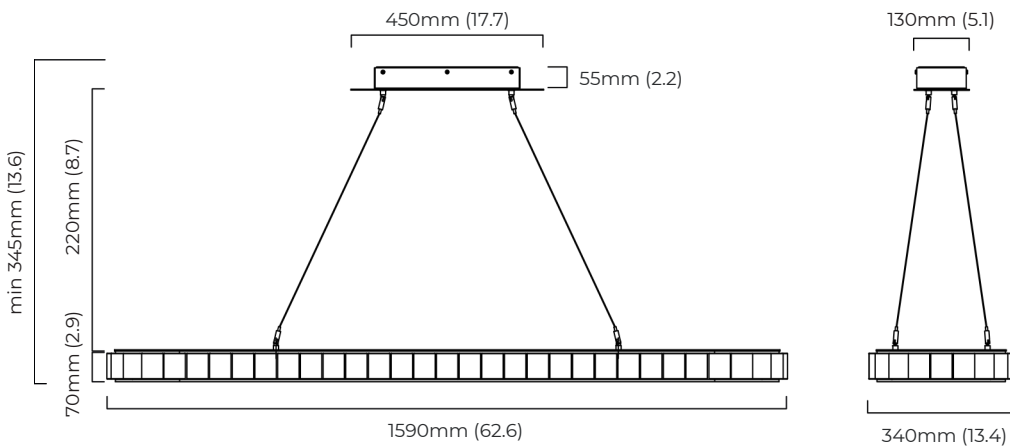

AVALON CHANDELIER OVAL CEILING ROSE

FINISH

bronze with honed alabaster satin brass with honed alabaster

DIMENSIONS (body of fixture)

1590 x 340 x 70 mm (l x w x h)
62.6 x 13.4 x 2.8 in (l x w x h)

WEIGHT

45kg (99.2lbs)
please ensure ceiling structure is strong enough to support the weight of the light

OVERALL DROP

minimum 345 mm (13.6 in)
maximum on request 5084 mm (200.2 in)
supplied with 4 x 2500 mm (.2 x 98.4 in) stainless steel suspension power cables as standard (adjustable on site)

ILLUMINATION

220-240v - integrated LED - 110w - 2700k
110-130v - integrated LED - 110w - 2700k
LED driver to be installed in the ceiling rose

DIMMING

trailing dimmable / phase cut (rotary dimmer) - standard
DALI option available (220-240v only)
0/1-10v (220-240v or 110-130v) - on request

CEILING ROSE / PLATE

450 x 130 x 55 mm (l x w x h)
17.7 x 5.1 x 2.2 in (l x w x h)

CERTIFICATION

VIEW ON WEBSITE