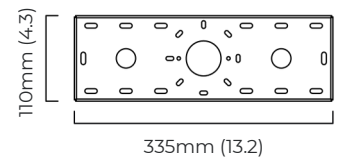

mounting plate dimensions