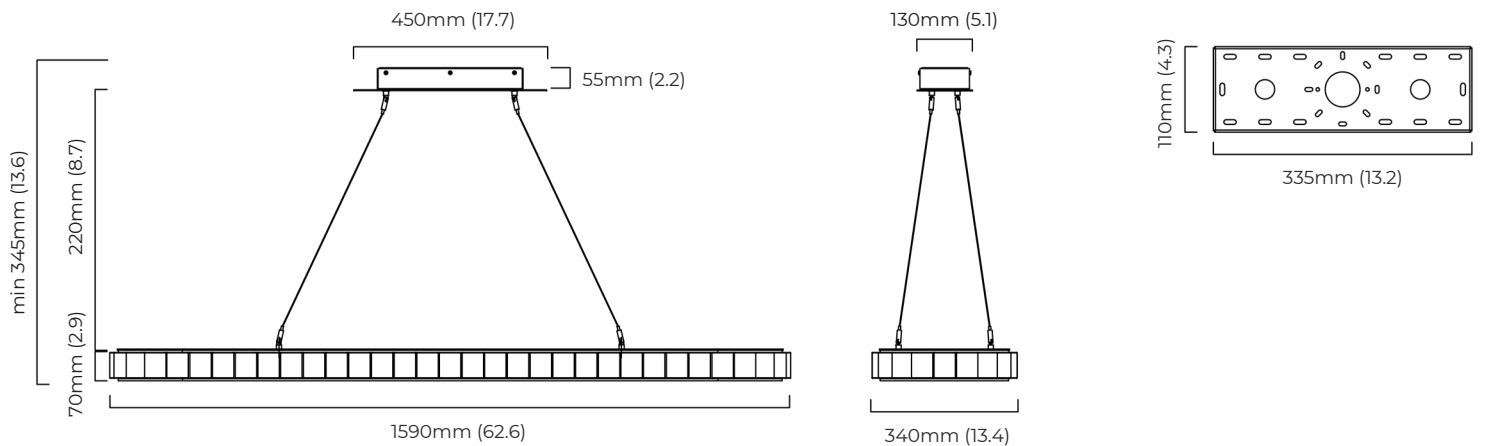

AVALON CHANDELIER OVAL CEILING ROSE - DALI A

FINISH

bronze with honed alabaster satin brass with honed alabaster

DIMENSIONS (body of fixture)

1590 x 340 x 70 mm (l x w x h)
62.6 x 13.4 x 2.8 in (l x w x h)

WEIGHT

45kg (99.2lbs)

please ensure ceiling structure is strong enough to support the weight of the light

OVERALL DROP

minimum 345 mm (13.6 in)
maximum on request 5084 mm (200.2 in)
supplied with 4 x 2500mm (.2 x 98.4 in) stainless steel suspension power cables as standard (adjustable on site)

ILLUMINATION

220-240v - integrated LED - 110w - 2700k
110-130v - integrated LED - 110w - 2700k
DALI LED driver to be installed in the ceiling rose

DIMMING

DALI compatible

CEILING ROSE / PLATE

450 x 130 x 55 mm (l x w x h)
17.7 x 5.1 x 2.2 in (l x w x h)

CERTIFICATION

VIEW ON WEBSITE

*Diagrams are not to scale.