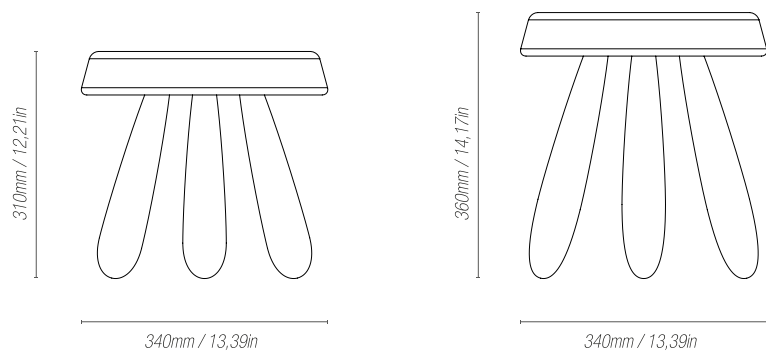

Tabouret n°16.310/16.360

Design Douglas Mont 2020 *Fabrication française/ Handmade in France*

Mobilier/ *Furniture*

Dimensions:

Hauteur/ *Height* 310 mm / 12,21 in - 360 mm / 14,17 in
Base Ø340 mm / Ø13,39 in - Ø340 mm / Ø13,39 in