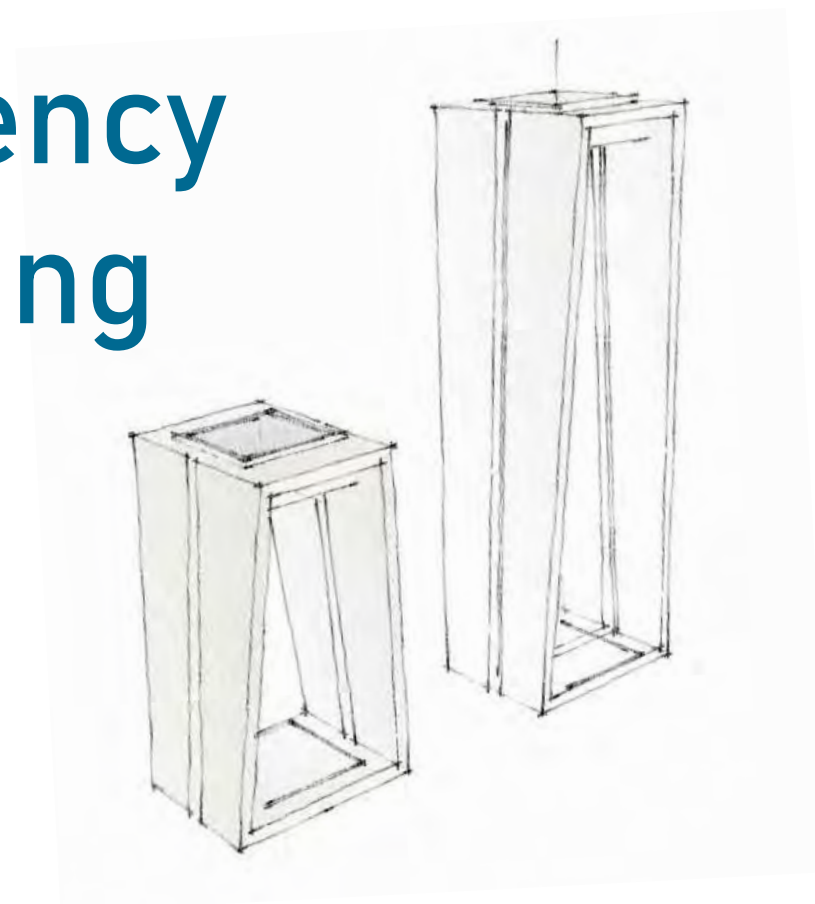

**fine
outdoor
furniture
and
high efficiency
solar lighting**