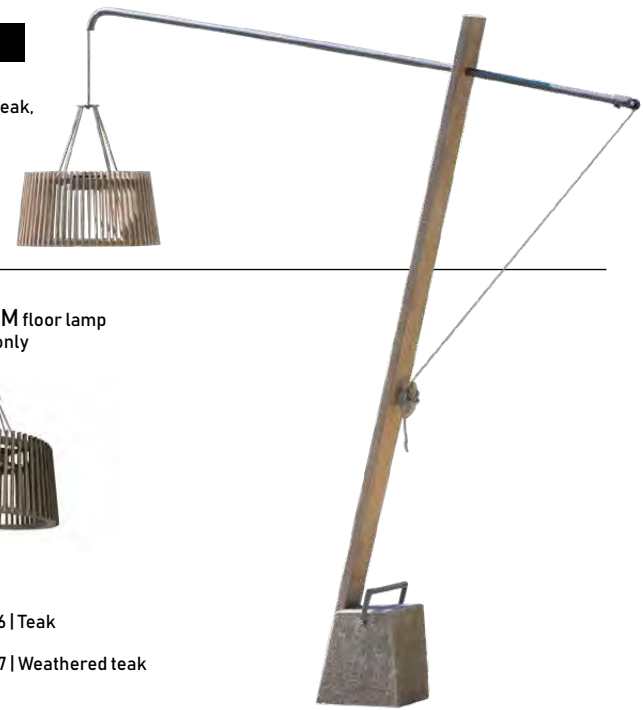

TECK233 | Teak
TECK233DT | Weathered teak
TINK231 | Aluminum space grey

SKAAL garden light
Weathered teak
4.4 lbs.
W 9"
D 9"
H 15"

TINK120 | Weathered teak

SKAAL garden light
Weathered teak
6.6 lbs.
W 9"
D 9"
H 25"

TINK121 | Weathered teak

PENDULUM floor lamp
Teak, Aluminum
and Lava stone
110 lbs.

TINKA69 |
Weathered teak,
Lava stone,
Aluminum
Space grey

PIERA stone garden light
44 lbs.
W 9.5"
D 9.5"
H 20"

PIERA04 | Grainy surface/
rectangular amount
PIERA01 | Smooth surface/
beveled amount