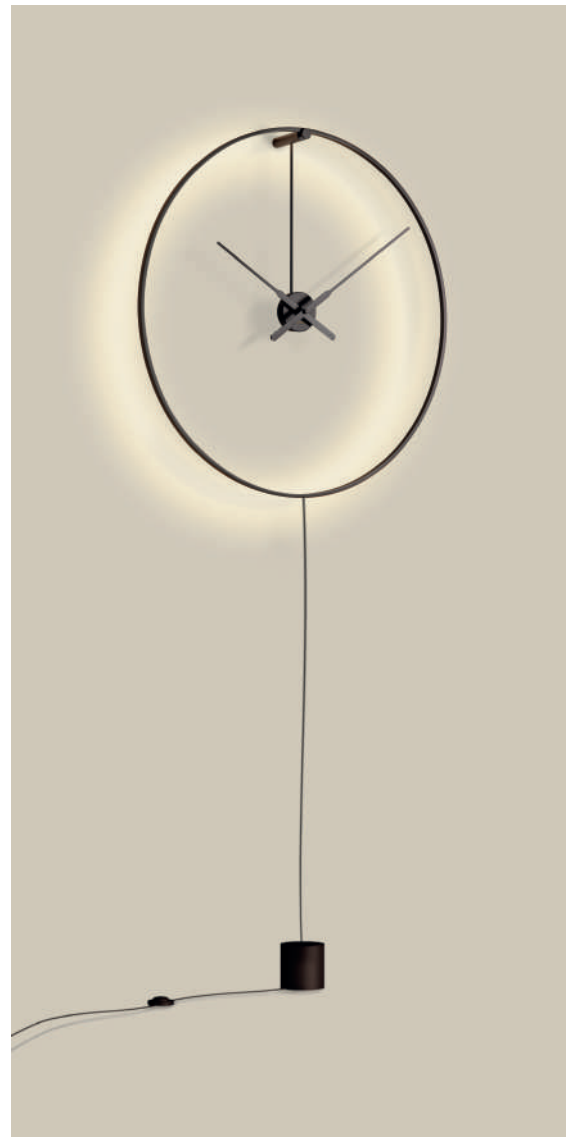

OMBRA CLOCK PLUG IN

Plug in version

MATERIALS

Black finished metal.

LIGHT SOURCE

Not dimmable

Lamp: LED

Input voltage: 100 - 240 V (according to destination)

Frequency: 50 - 60 Hz (according to destination)

Wattage 8 W

Efficacy: 75Lm/W

Lumens: 600 lm

Colour Temperature: 3000K

Angle: 120°

CRI: ≥ 90

IP: IP20

PACKAGING

Peso: 4,6 kg

Dimensiones (cm | in): 89 x 89 x 13 cm | 35 x 35 x 5.1 in

Peso volumétrico: 20,6 kg

Weight: 4,6 kg

Dimensions (cm | in): 89 x 89 x 13 cm | 35 x 35 x 5.1 in

Volumetric weight L: 20,6 kg