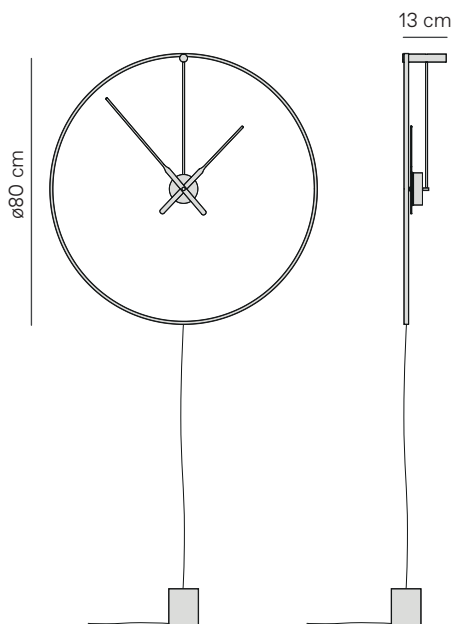

## PACKAGING

Peso: 4,6 kg  
Dimensiones (cm | in): 89 x 89 x 13 cm | 35 x 35 x 5.1 in  
Peso volumétrico: 20,6 kg

Weight: 4,6 kg  
Dimensions (cm | in): 89 x 89 x 13 cm | 35 x 35 x 5.1 in  
Volumetric weight L: 20,6 kg

## LIGHT SOURCE

Not dimmable

Lamp: LED

Input voltage: 100 - 240 V (according to destination)

Frequency: 50 - 60 Hz (according to destination)

Wattage 8 W

Efficacy: 75Lm/W

Lumens: 600 lm