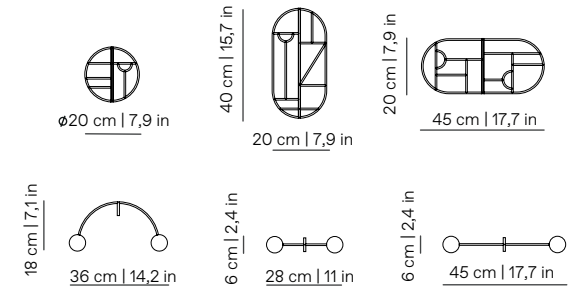

WOODEN DOTS

Cable: Gold or graphite finish
Structure: Gold or graphite finished metal
Dots: Natural solid walnut or lacquered solid wood

Cable: Color dorado o grafito
Estructura: Metal acabado dorado o grafito
Puntos: Madera de nogal natural o lacada

DIMMABLE (Dimmer not included)
BULB: LED Reflector Par16 GU10 (included)
Input voltage / Frequency: 100 - 240 V / 50 - 60 Hz (according to destination)
Wattage 7.5 W
Lumens: 600 lm
Colour Temperature: 2700K
Angle: 60°