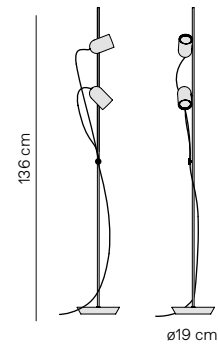

ONFA FLOOR DOUBLE SPOTLIGHT

MODEL	Finishes / Acabado
Onfa Floor double spot Walnut	Natural solid walnut wood / Brass finished metal Madera maciza de nogal natural/ Metal acabado latón
Onfa Floor double spot Black	Black stained ash / Graphite finished metal Fresno teñido negro / Metal acabado grafito
Onfa Floor double spot Oak	Natural oak wood / Graphite finished metal Madera de roble natural/ Metal acabado grafito