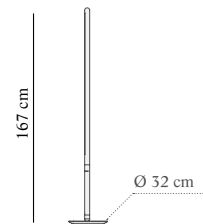

Light source: LED Monocolor · DIMMABLE  
Power: 14W  
Nominal Luminous Flux: 1150lm  
CRI: >95  
Deviation (SDCM): 3 step MacAdam ellipse  
Colour temperature: 2700K  
Light emission 120°