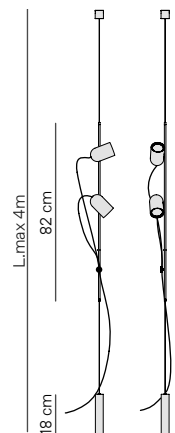

ONFA PENDANT DOUBLE SPOTLIGHT

MODEL	Finishes / Acabado
Onfa Pendant double spot Walnut	Natural solid walnut wood / Brass finished metal Madera maciza de nogal natural/ Metal acabado latón
Onfa Wall double spot Black	Black stained ash / Graphite finished metal Fresno teñido negro / Metal acabado grafito
Onfa Wall double spot Oak	Natural oak wood / Graphite finished metal Madera de roble natural/ Metal acabado grafito