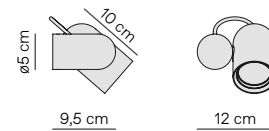

NOVELTIES 2024

ONFA WALL

MODEL	Finishes / Acabado
Onfa Wall Walnut	Natural solid walnut wood / Brass finished metal Madera maciza de nogal natural/ Metal acabado latón
Onfa Wall Black	Black stained ash / Graphite finished metal Fresno teñido negro / Metal acabado grafito
Onfa Wall Oak	Natural oak wood / Graphite finished metal Madera de roble natural/ Metal acabado grafito