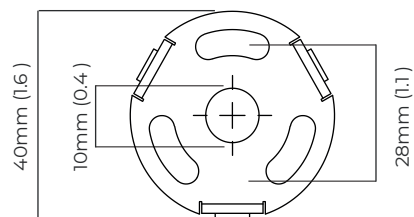

FINISH

all satin brass
CTO-01-051-0101

all bronze
CTO-01-051-0102

SUSPENSION

drop rod

please specify the required overall drop from the ceiling to the bottom of the fitting

BULBS

integrated LED - trailing dimmable - 8w - 2700k

WEIGHT

4.5kg (9.9lbs)

CERTIFICATION

mounting plate dimensions

North America junction box cover