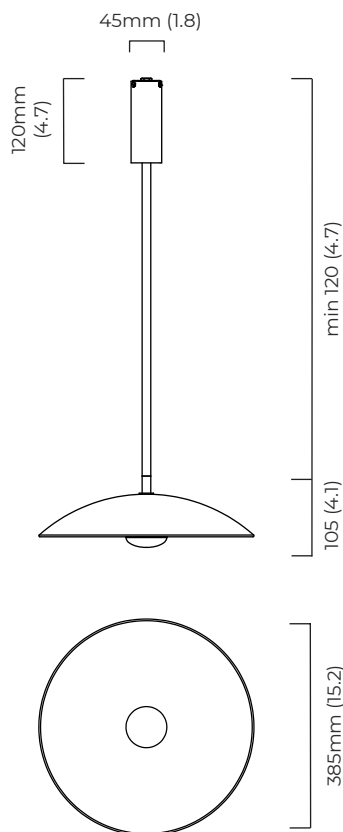

FINISH

all satin brass
CTO-01-051-0101

all bronze
CTO-01-051-0102

SUSPENSION

drop rod

please specify the required overall drop from the ceiling to the bottom of the fitting

BULBS

integrated LED - trailing dimmable - 8w - 2700k

WEIGHT

4.5kg (9.9lbs)

CERTIFICATION

mounting plate dimensions

North America junction box cover